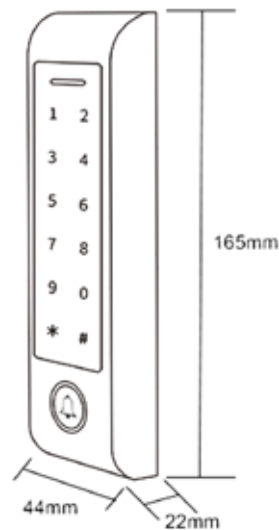

TECHNICAL FEATURES

Structure	Anti-vandal metal
User control	PIN, card and duration of access permission
Card reader	RFID 125KHz
PIN	6-DIGIT
Wire contacts	Relay exit button, bell, Wiegand
WIFI	2.4GHz

Compatible proximity cards / cards	68.6810.11 (pack of 10 cards)
Users manageable through App	200
Operating temperature	-10°C ~ +50°C
Dimensions	165 x 44 x 22mm
Weight	450g
Power supply	12 ~ 18 Vdc

HeyOpen is a smart device for remote or local access control via PIN on keyboard or proximity card. The structure is in vandal-proof metal with IP66 protection for outdoors. HeyOpen is equipped with an anti-tampering buzzer and is compatible with Wiegand systems. On the body of the reader there is a button and an input for an external wired bell. Using WI-FI is not essential! It can also work as a

local reader by setting PIN or CARD. All the benefits and artificial intelligence are found when used in wi-fi. Thanks to the HeySmart app, you will have complete control over the reader which will allow you to manage users, their codes, RFID cards, the duration of the permit and the history of all entrances. HeyOpen is part of the HeySmart family and integrates into the app with all your devices.