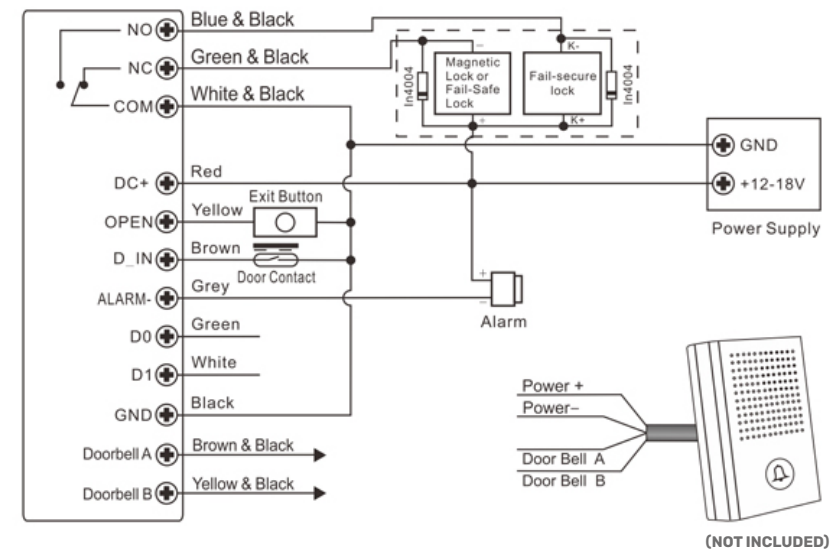

WIRING DIAGRAM

**MANAGE THE ACCESS
CONTROL WITH THE
HEYSMART APP**

**LOOK FOR THE HEYSMART LOGO
TO RECOGNIZE COMPATIBLE PRODUCTS**