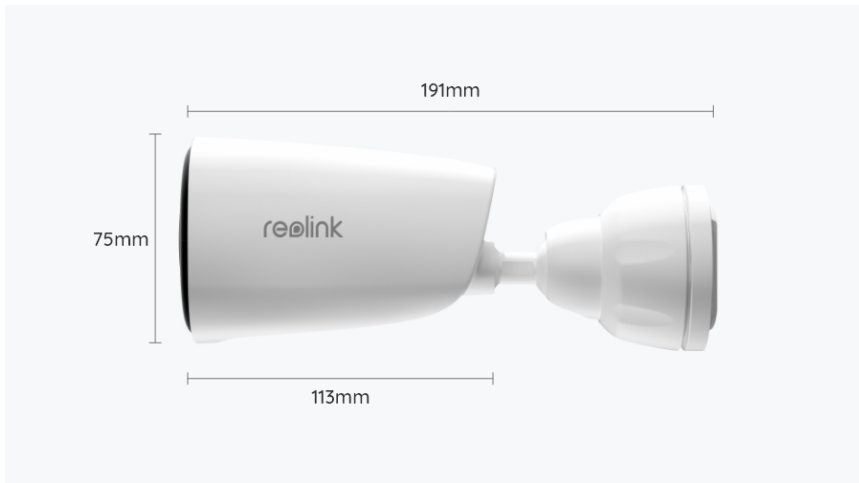

www.reolink.com